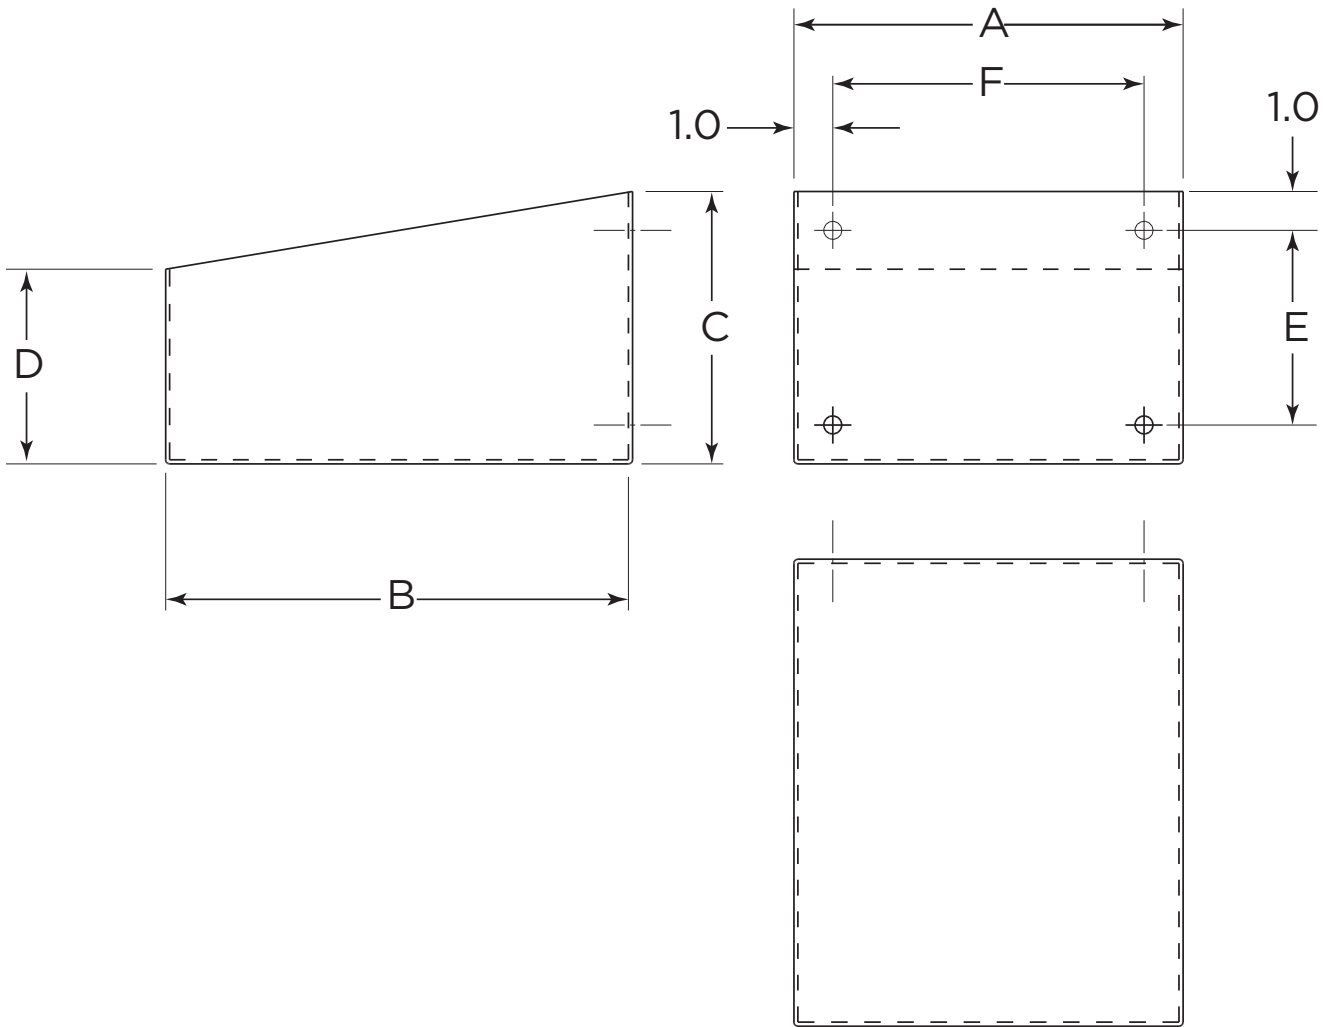

NEMA Cabinet Legs

NEMA Cabinet Legs

For use with CDEUX, CDEUW, CDEUL and TECUL Series NEMA Cabinet Style Filters

Each Leg requires the following additional installation hardware *(sold separately)*

<u>TE part #</u>	<u>Description</u>	<u>Qty</u>
4-1609604-6	Screw, 7-16 x 1" L	4
4-1609555-6	Nut, Hex 7/16-14	4
4-1609422-5	Washer, Flat, 7/16"	8
4-1609428-5	Washer, Lock, 7/16"	4

* 1200A Models require two LU800 and one LU1200C. The LU1200C is the Center Leg only.

** 1000A Models require two LF800 and one LF1000C. The LF1000C is the Center Leg only